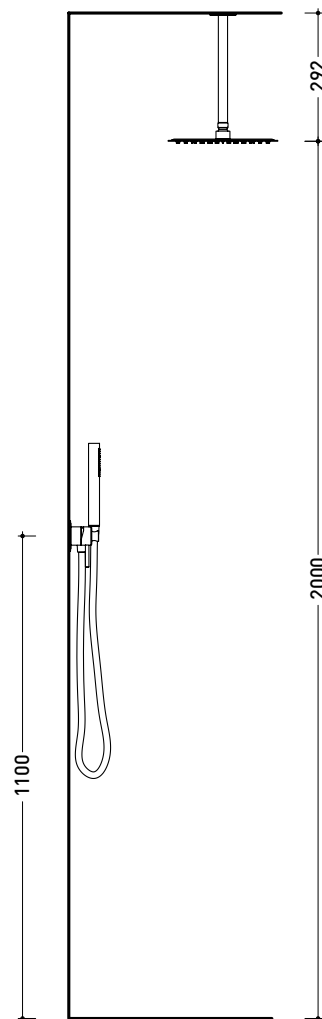

## ST2551ACC

Shower set: concealed single-lever mixer, inverter, ceiling-mounted shower head and handshower (completed by support and matt black PVC hose / built-in part INCLUDED)

Package dim.

Weight kg

Pz. Pallet n° -

vista frontale / frontal view

vista laterale / lateral view

sizes in mm

art. **ST2551ACC**

sizes in mm