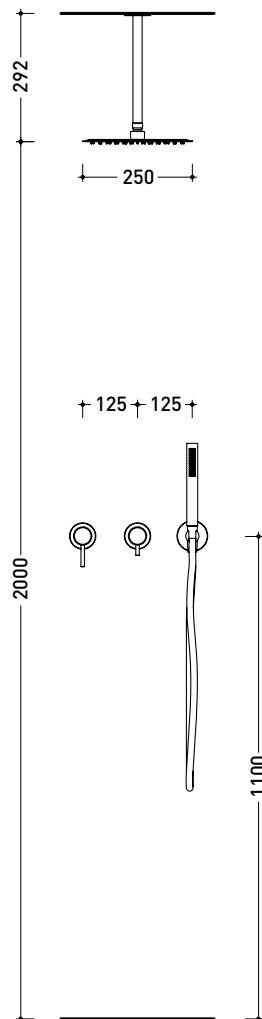

## ST2551ACC

Shower set: concealed single-lever mixer, inverter, ceiling-mounted shower head and handshower (completed by support and matt black PVC hose / built-in part INCLUDED)

Package dim.

Weight kg

Pz. Pallet n° -

vista frontale / frontal view

vista laterale / lateral view

sizes in mm

art. **ST2551ACC**

sizes in mm