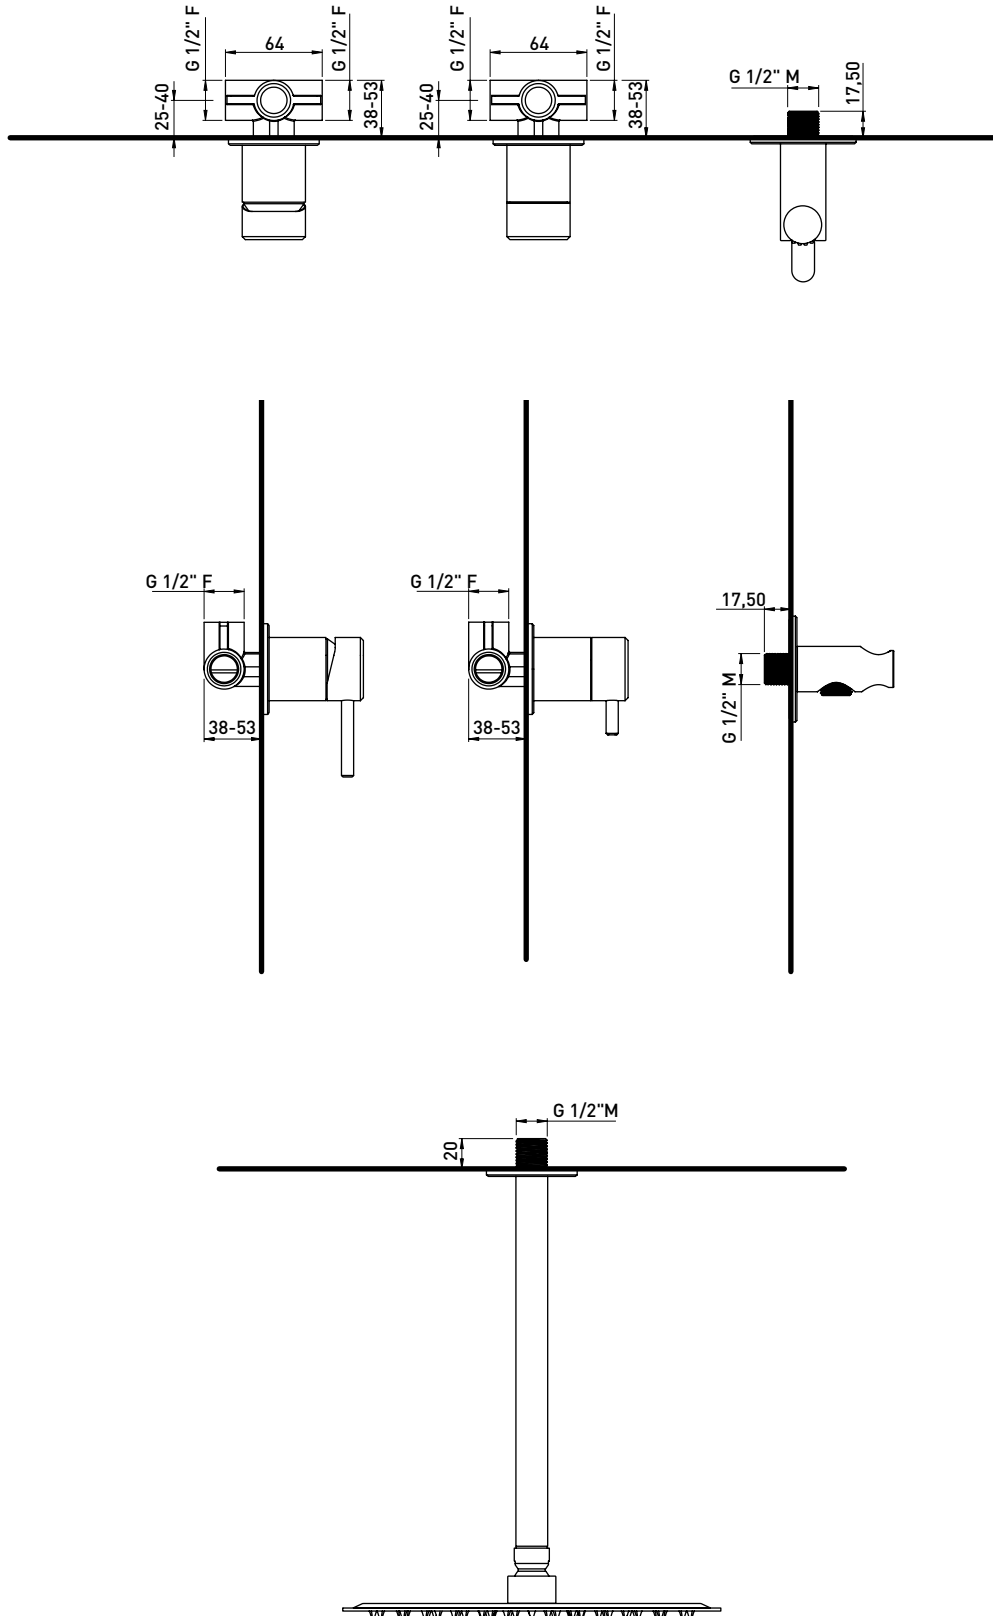

## ST2551ACC

Shower set: concealed single-lever mixer, inverter, ceiling-mounted shower head and handshower (completed by support and matt black PVC hose / built-in part INCLUDED)

Package dim.

Weight kg

Pz. Pallet n° -

vista frontale / frontal view

vista laterale / lateral view

sizes in mm

art. **ST2551ACC**

sizes in mm