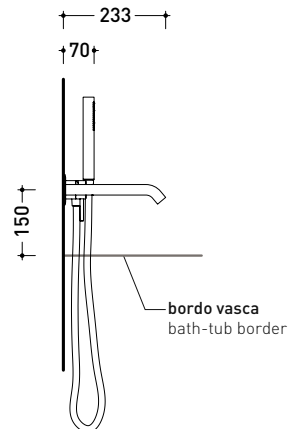

## ST2570ACC

Bathtub set: concealed single-lever mixer, inverter, spout and handshower (completed by support and matt black PVC hose / built-in part INCLUDED)

Package dim.

Weight kg

Pz. Pallet n° -

vista zenitale / zenital view

vista frontale / frontal view

vista laterale / lateral view

sizes in mm

art. **ST2570ACC**

sizes in mm