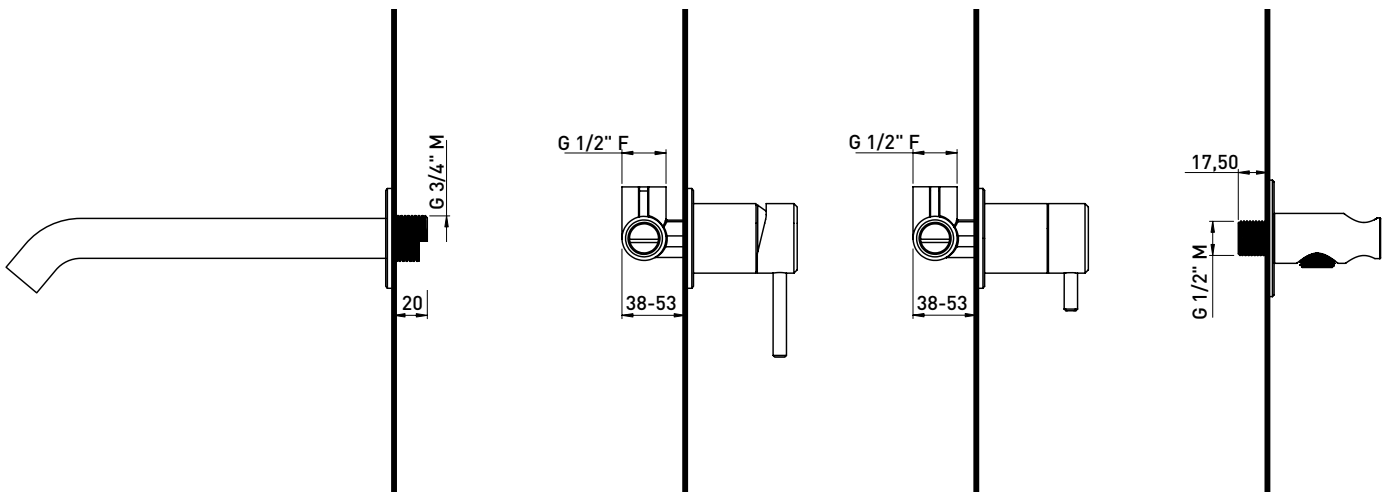

## ST2570ACC

Bathtub set: concealed single-lever mixer, inverter, spout and handshower (completed by support and matt black PVC hose / built-in part INCLUDED)

Package dim.

Weight kg

Pz. Pallet n° -

vista zenitale / zenital view

vista frontale / frontal view

vista laterale / lateral view

sizes in mm

art. **ST2570ACC**

sizes in mm