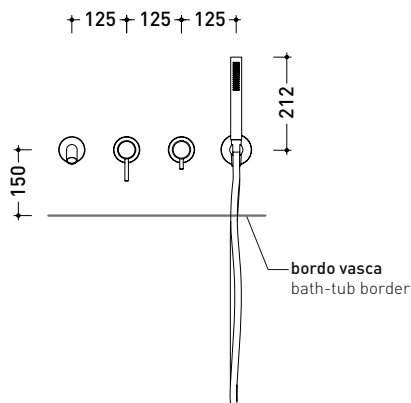

## ST2570ACC

Bathtub set: concealed single-lever mixer, inverter, spout and handshower (completed by support and matt black PVC hose / built-in part INCLUDED)

Package dim.

Weight kg

Pz. Pallet n° -

vista zenitale / zenital view

vista frontale / frontal view

vista laterale / lateral view

sizes in mm

art. **ST2570ACC**

sizes in mm