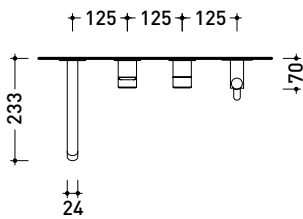

## ST2570ACC

Bathtub set: concealed single-lever mixer, inverter, spout and handshower (completed by support and matt black PVC hose / built-in part INCLUDED)

Package dim.

Weight kg

Pz. Pallet n° -

vista zenitale / zenital view

vista frontale / frontal view

vista laterale / lateral view

sizes in mm

art. **ST2570ACC**

sizes in mm