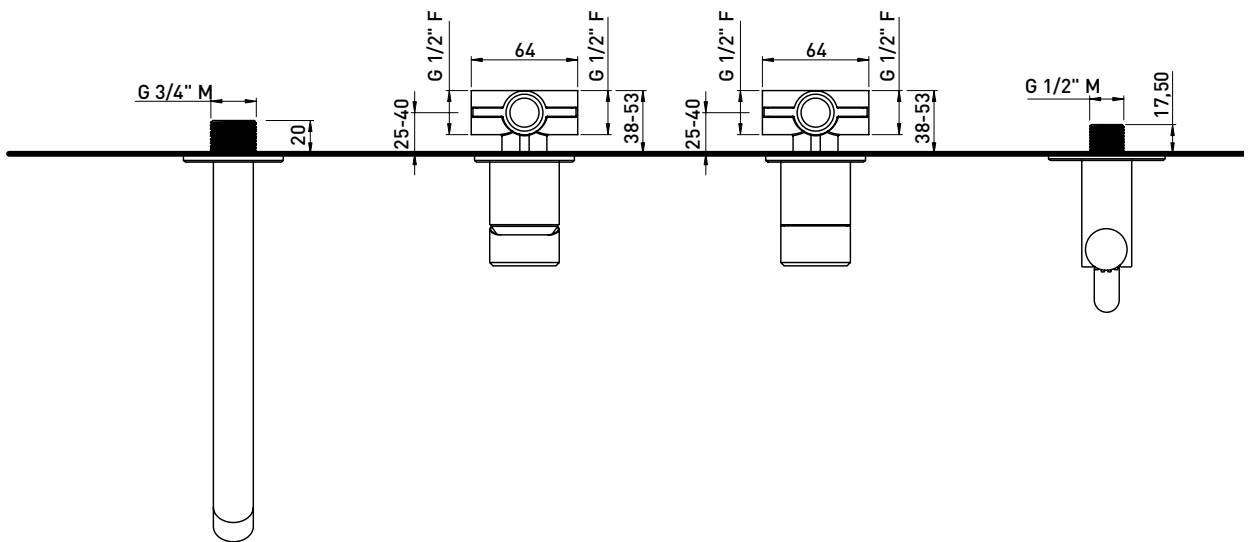

## ST2570ACC

Bathtub set: concealed single-lever mixer, inverter, spout and handshower (completed by support and matt black PVC hose / built-in part INCLUDED)

Package dim.

Weight kg

Pz. Pallet n° -

vista zenitale / zenital view

vista frontale / frontal view

vista laterale / lateral view

sizes in mm

art. **ST2570ACC**

sizes in mm