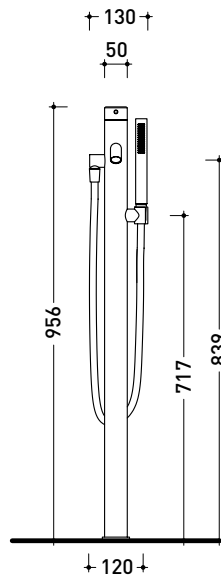

design **FLAMINIA DESIGN TEAM**

2024

ST2580ACC

Freestanding single-lever bathtub mixer (completed by inverter, handshower with support and matt black PVC hose / built-in part INCLUDED)

Package dim.

Weight kg

Pz. Pallet n° -

vista zenitale / zenital view

vista frontale / frontal view

vista laterale / lateral view

sizes in mm

art. **ST2580ACC**

sizes in mm