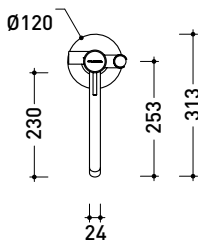

design **FLAMINIA DESIGN TEAM**

2024

ST2580ACC

Freestanding single-lever bathtub mixer (completed by inverter, handshower with support and matt black PVC hose / built-in part INCLUDED)

Package dim.

Weight kg

Pz. Pallet n° -

vista zenitale / zenital view

vista frontale / frontal view

vista laterale / lateral view

sizes in mm

art. **ST2580ACC**

sizes in mm