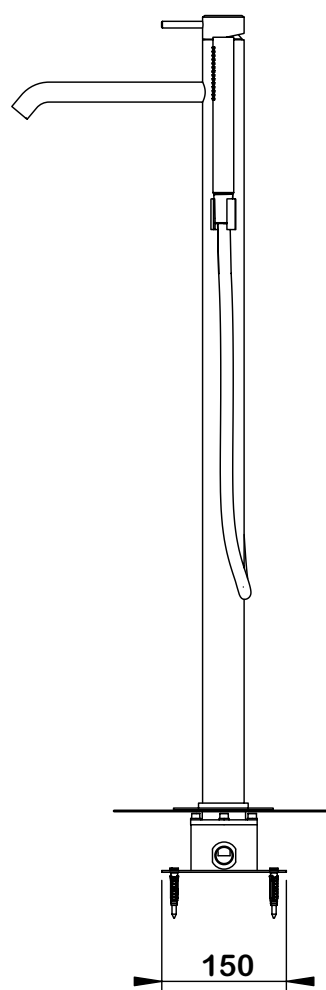

design **FLAMINIA DESIGN TEAM**

2024

ST2580ACC

Freestanding single-lever bathtub mixer (completed by inverter, handshower with support and matt black PVC hose / built-in part INCLUDED)

Package dim.

Weight kg

Pz. Pallet n° -

vista zenitale / zenital view

vista frontale / frontal view

vista laterale / lateral view

sizes in mm

art. **ST2580ACC**

sizes in mm