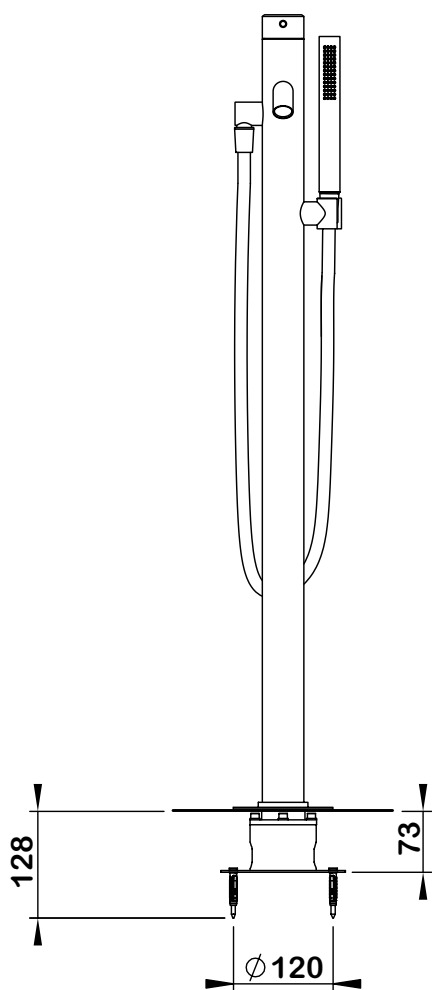

design **FLAMINIA DESIGN TEAM**

2024

ST2580ACC

Freestanding single-lever bathtub mixer (completed by inverter, handshower with support and matt black PVC hose / built-in part INCLUDED)

Package dim.

Weight kg

Pz. Pallet n° -

vista zenitale / zenital view

vista frontale / frontal view

vista laterale / lateral view

sizes in mm

art. **ST2580ACC**

sizes in mm