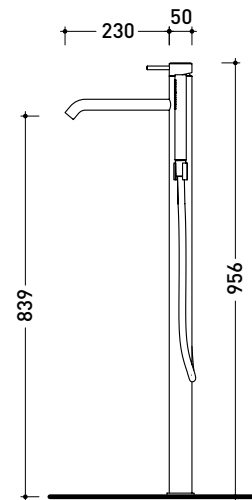

design **FLAMINIA DESIGN TEAM**

2024

ST2580ACC

Freestanding single-lever bathtub mixer (completed by inverter, handshower with support and matt black PVC hose / built-in part INCLUDED)

Package dim.

Weight kg

Pz. Pallet n° -

vista zenitale / zenital view

vista frontale / frontal view

vista laterale / lateral view

sizes in mm

art. **ST2580ACC**

sizes in mm