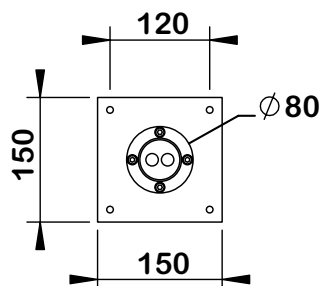

design **FLAMINIA DESIGN TEAM**

2024

ST2580ACC

Freestanding single-lever bathtub mixer (completed by inverter, handshower with support and matt black PVC hose / built-in part INCLUDED)

Package dim.

Weight kg

Pz. Pallet n° -

vista zenitale / zenital view

vista frontale / frontal view

vista laterale / lateral view

sizes in mm

art. **ST2580ACC**

sizes in mm