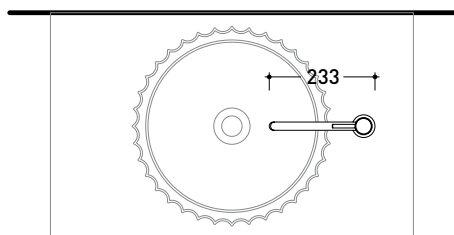

## ST3055HACC

High single-lever basin mixer H 33 cm  
(stop&go drain NOT INCLUDED)

Complements: stainless steel stop&go drain (STPLXACC)

Package dim.

Weight kg

Pz. Pallet n° -

vista zenitale / zenital view

vista frontale / frontal view

vista laterale / lateral view

sizes in mm