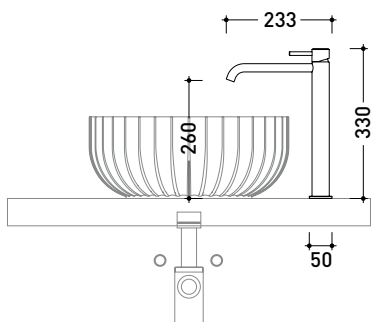

## ST3055HACC

High single-lever basin mixer H 33 cm  
(stop&go drain NOT INCLUDED)

Complements: stainless steel stop&go drain (STPLXACC)

Package dim.

Weight kg

Pz. Pallet n° -

vista zenitale / zenital view

vista frontale / frontal view

vista laterale / lateral view

sizes in mm