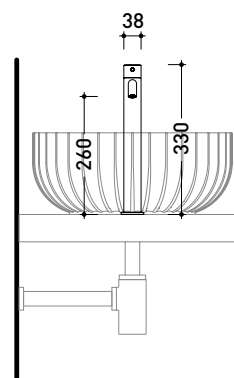

## ST3055HACC

High single-lever basin mixer H 33 cm  
(stop&go drain NOT INCLUDED)

Complements: stainless steel stop&go drain (STPLXACC)

Package dim.

Weight kg

Pz. Pallet n° -

vista zenitale / zenital view

vista frontale / frontal view

vista laterale / lateral view

sizes in mm